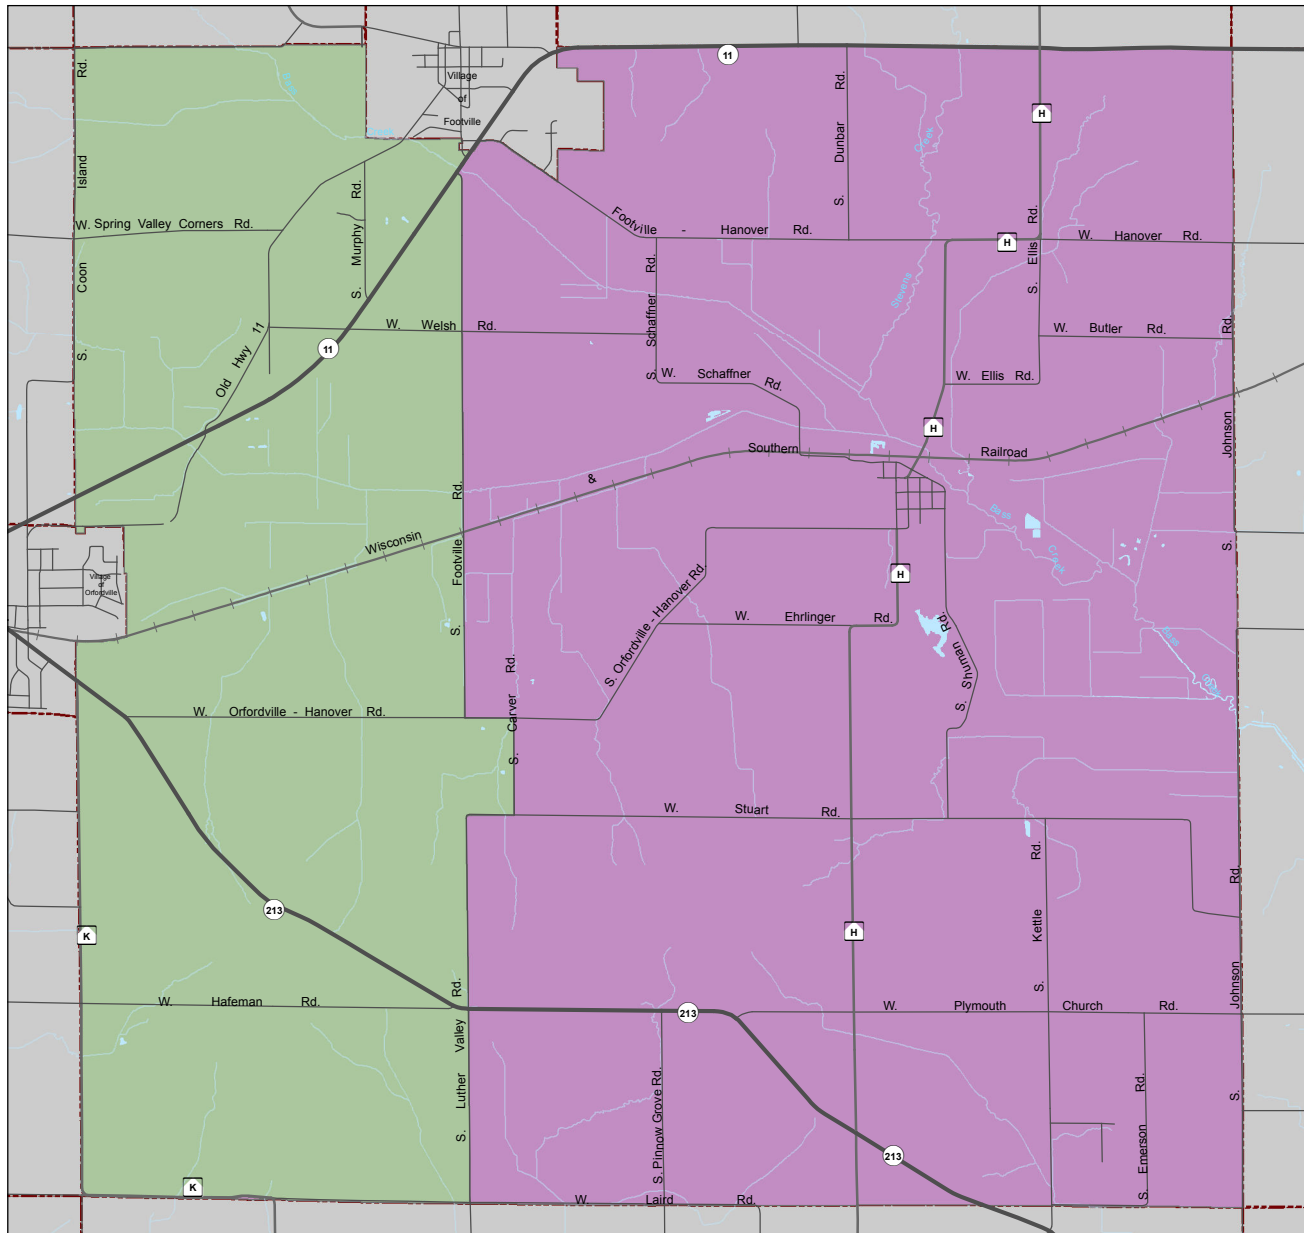

Ward Plan

Town of Plymouth, Rock County, Wisconsin

Approved 6/14/2011

Wards

- Ward 1
- Ward 2

Rock County Geographic Information Systems (GIS)
Planning, Economic and Community
Development Agency
51 S Main St, Janesville, WI 53545
(TEL) 608-757-5387, (FAX) 608-757-5586
email: Planning@co.rock.wi.us